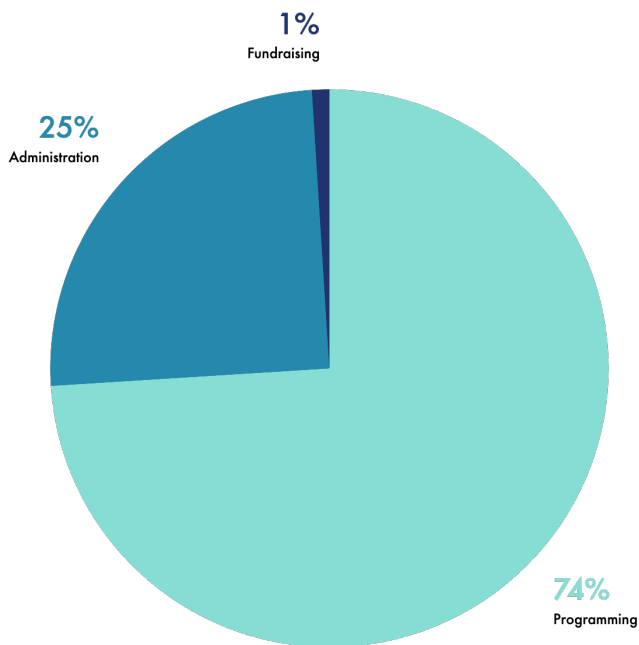

FINANCIALS

INCOME BY SOURCE

EXPENSES BY FUNCTION