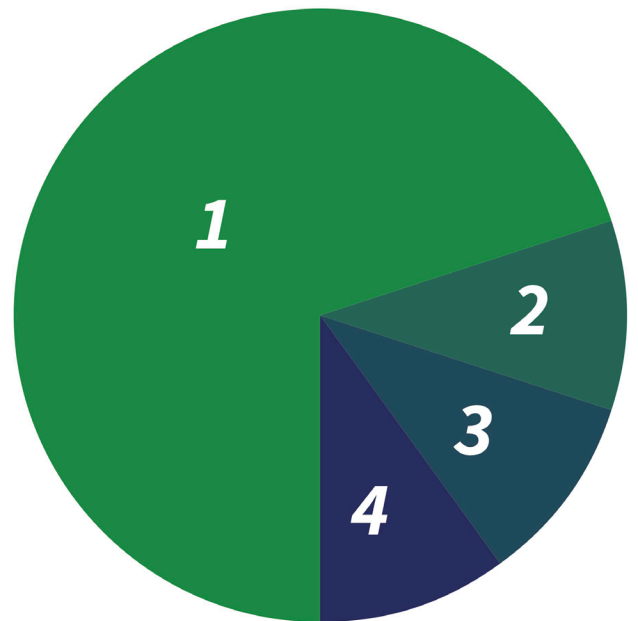

During Appalshop's 50th anniversary, we are securing our organizational underpinnings, preparing us for the next decade of artistic and cultural community development efforts. In 2019, we launched our strategic plan to do just that.

Our strategic plan has three goals:

- Accelerate Appalshop's sustainability
- Support the next generation of artists, cultural workers, and educators who value place-based impact
- Advance partnerships that engage Appalshop's key constituents to influence practice and policy

Appalshop now needs to establish new financial instruments for continued stability and success. Alongside our permanent endowment, Appalshop is seeding the following reserve funds:

1. Quasi-endowment is an invested fund that provides bi-annual general operating support and governed by Appalshop's board. Goal of **$3,500,000**.

2. Artistic Reserve is intended to allow Appalshop to invest in new innovative programmatic opportunities without depleting working capital reserves for regular operations. Goal of **$500,000**.

3. Facility Reserve is intended to allow Appalshop to make periodic investments in the upkeep of fixed assets without depleting working capital reserves. Goal of **$500,000**.

4. Working Capital Reserve is designed to facilitate Appalshop's ability to cover cash flow related to current obligations such as existing payables with unrestricted cash. Goal of **$500,000**.

With these reserves, Appalshop will be able to increase critical educational programming and production, enable urgent upgrades to facilities, and strengthen our network of support.