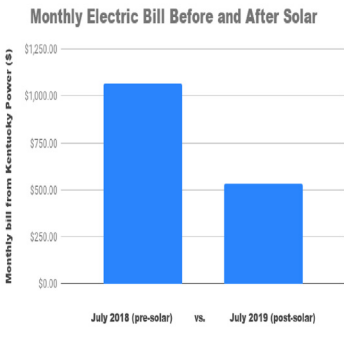

We're thrilled to have unveiled the largest net-metered renewable energy system in Eastern Kentucky.

In 2019, Appalshop unveiled a free-standing "solar pavillion" on our grounds. Thanks to our pavillion and and more solar panels on the roof of our Boone building across the street, we're generating almost all of our own energy usage and demonstrating what's possible in the coalfields.

Why Did We Go Solar?

In the last decade alone, energy costs have gone up by almost 50 percent, and they're expected to keep rising. We paid an average of $1,200 a month for our main building's electricity before installing solar, and we know that in the next few decades that bill could double or more. That's unsustainable for us.

Installing solar allows us to stabilize and reduce our electricity costs. Since we unveiled the system in June 2019, we've seen drastically lowered energy costs.

We see solar as a powerful economic engine in Eastern Kentucky, and we want to pave the way for our neighbors to explore work weatherizing homes and businesses, installing efficiency measures, and constructing systems like ours. We believe it's almost impossible to be what you can't see, so to demonstrate what a renewable energy system is — how it works, what its benefits are — we built one.