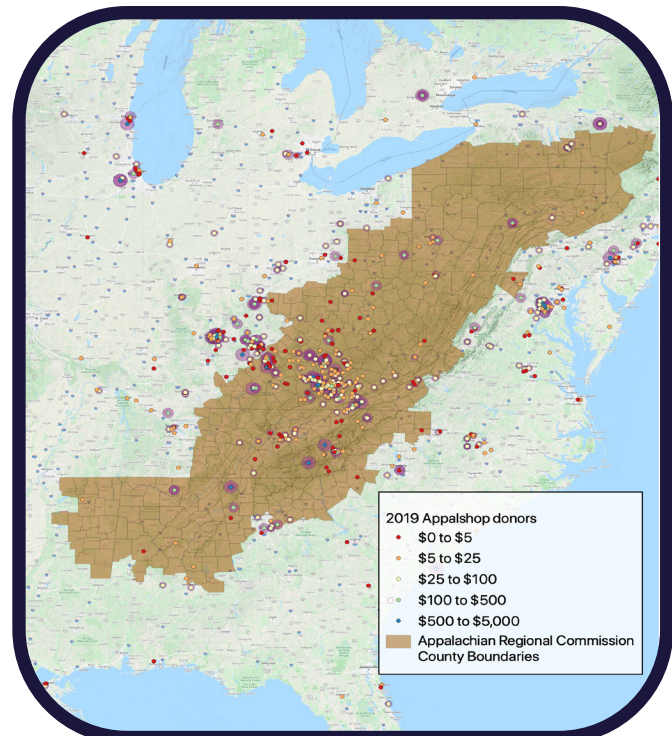

Appalachian
Regional
Commission
Counties