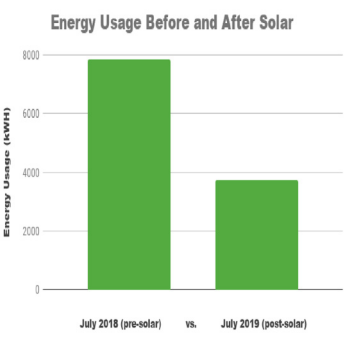

We're thrilled to have unveiled the largest net-metered renewable energy system in Eastern Kentucky.

In 2019, Appalshop unveiled a free-standing "solar pavillion" on our grounds. Thanks to our pavillion and and more solar panels on the roof of our Boone building across the street, we're generating almost all of our own energy usage and demonstrating what's possible in the coalfields.

Why Did We Go Solar?

In the last decade alone, energy costs have gone up by almost 50 percent, and they're expected to keep rising. We paid an average of $1,200 a month for our main building's electricity before installing solar, and we know that in the next few decades that bill could double or more. That's unsustainable for us.

Installing solar allows us to stabilize and reduce our electricity costs. Since we unveiled the system in June 2019, we've seen drastically lowered energy costs.

We see solar as a powerful economic engine in Eastern Kentucky, and we want to pave the way for our neighbors to explore work weatherizing homes and businesses, installing efficiency measures, and constructing systems like ours. We believe it's almost impossible to be what you can't see, so to demonstrate what a renewable energy system is — how it works, what its benefits are — we built one.