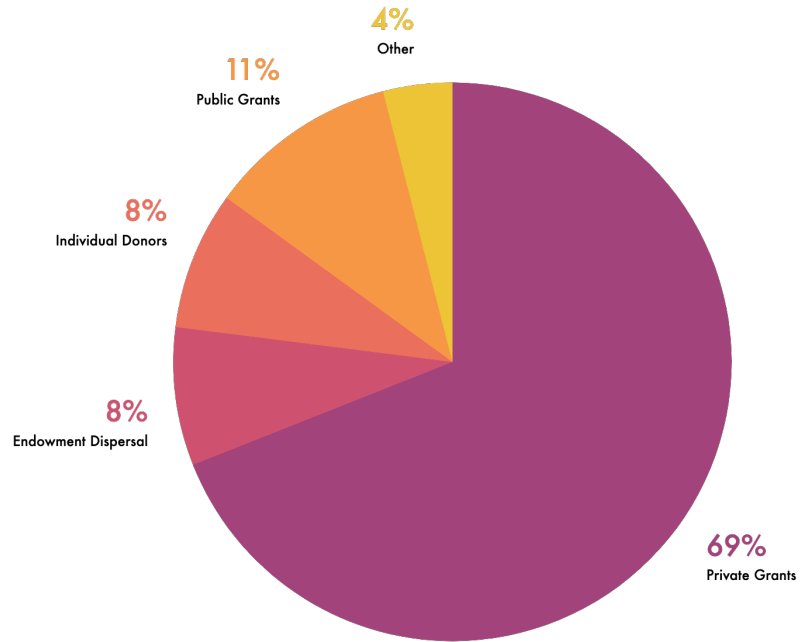

FINANCIALS

INCOME BY SOURCE

EXPENSES BY FUNCTION